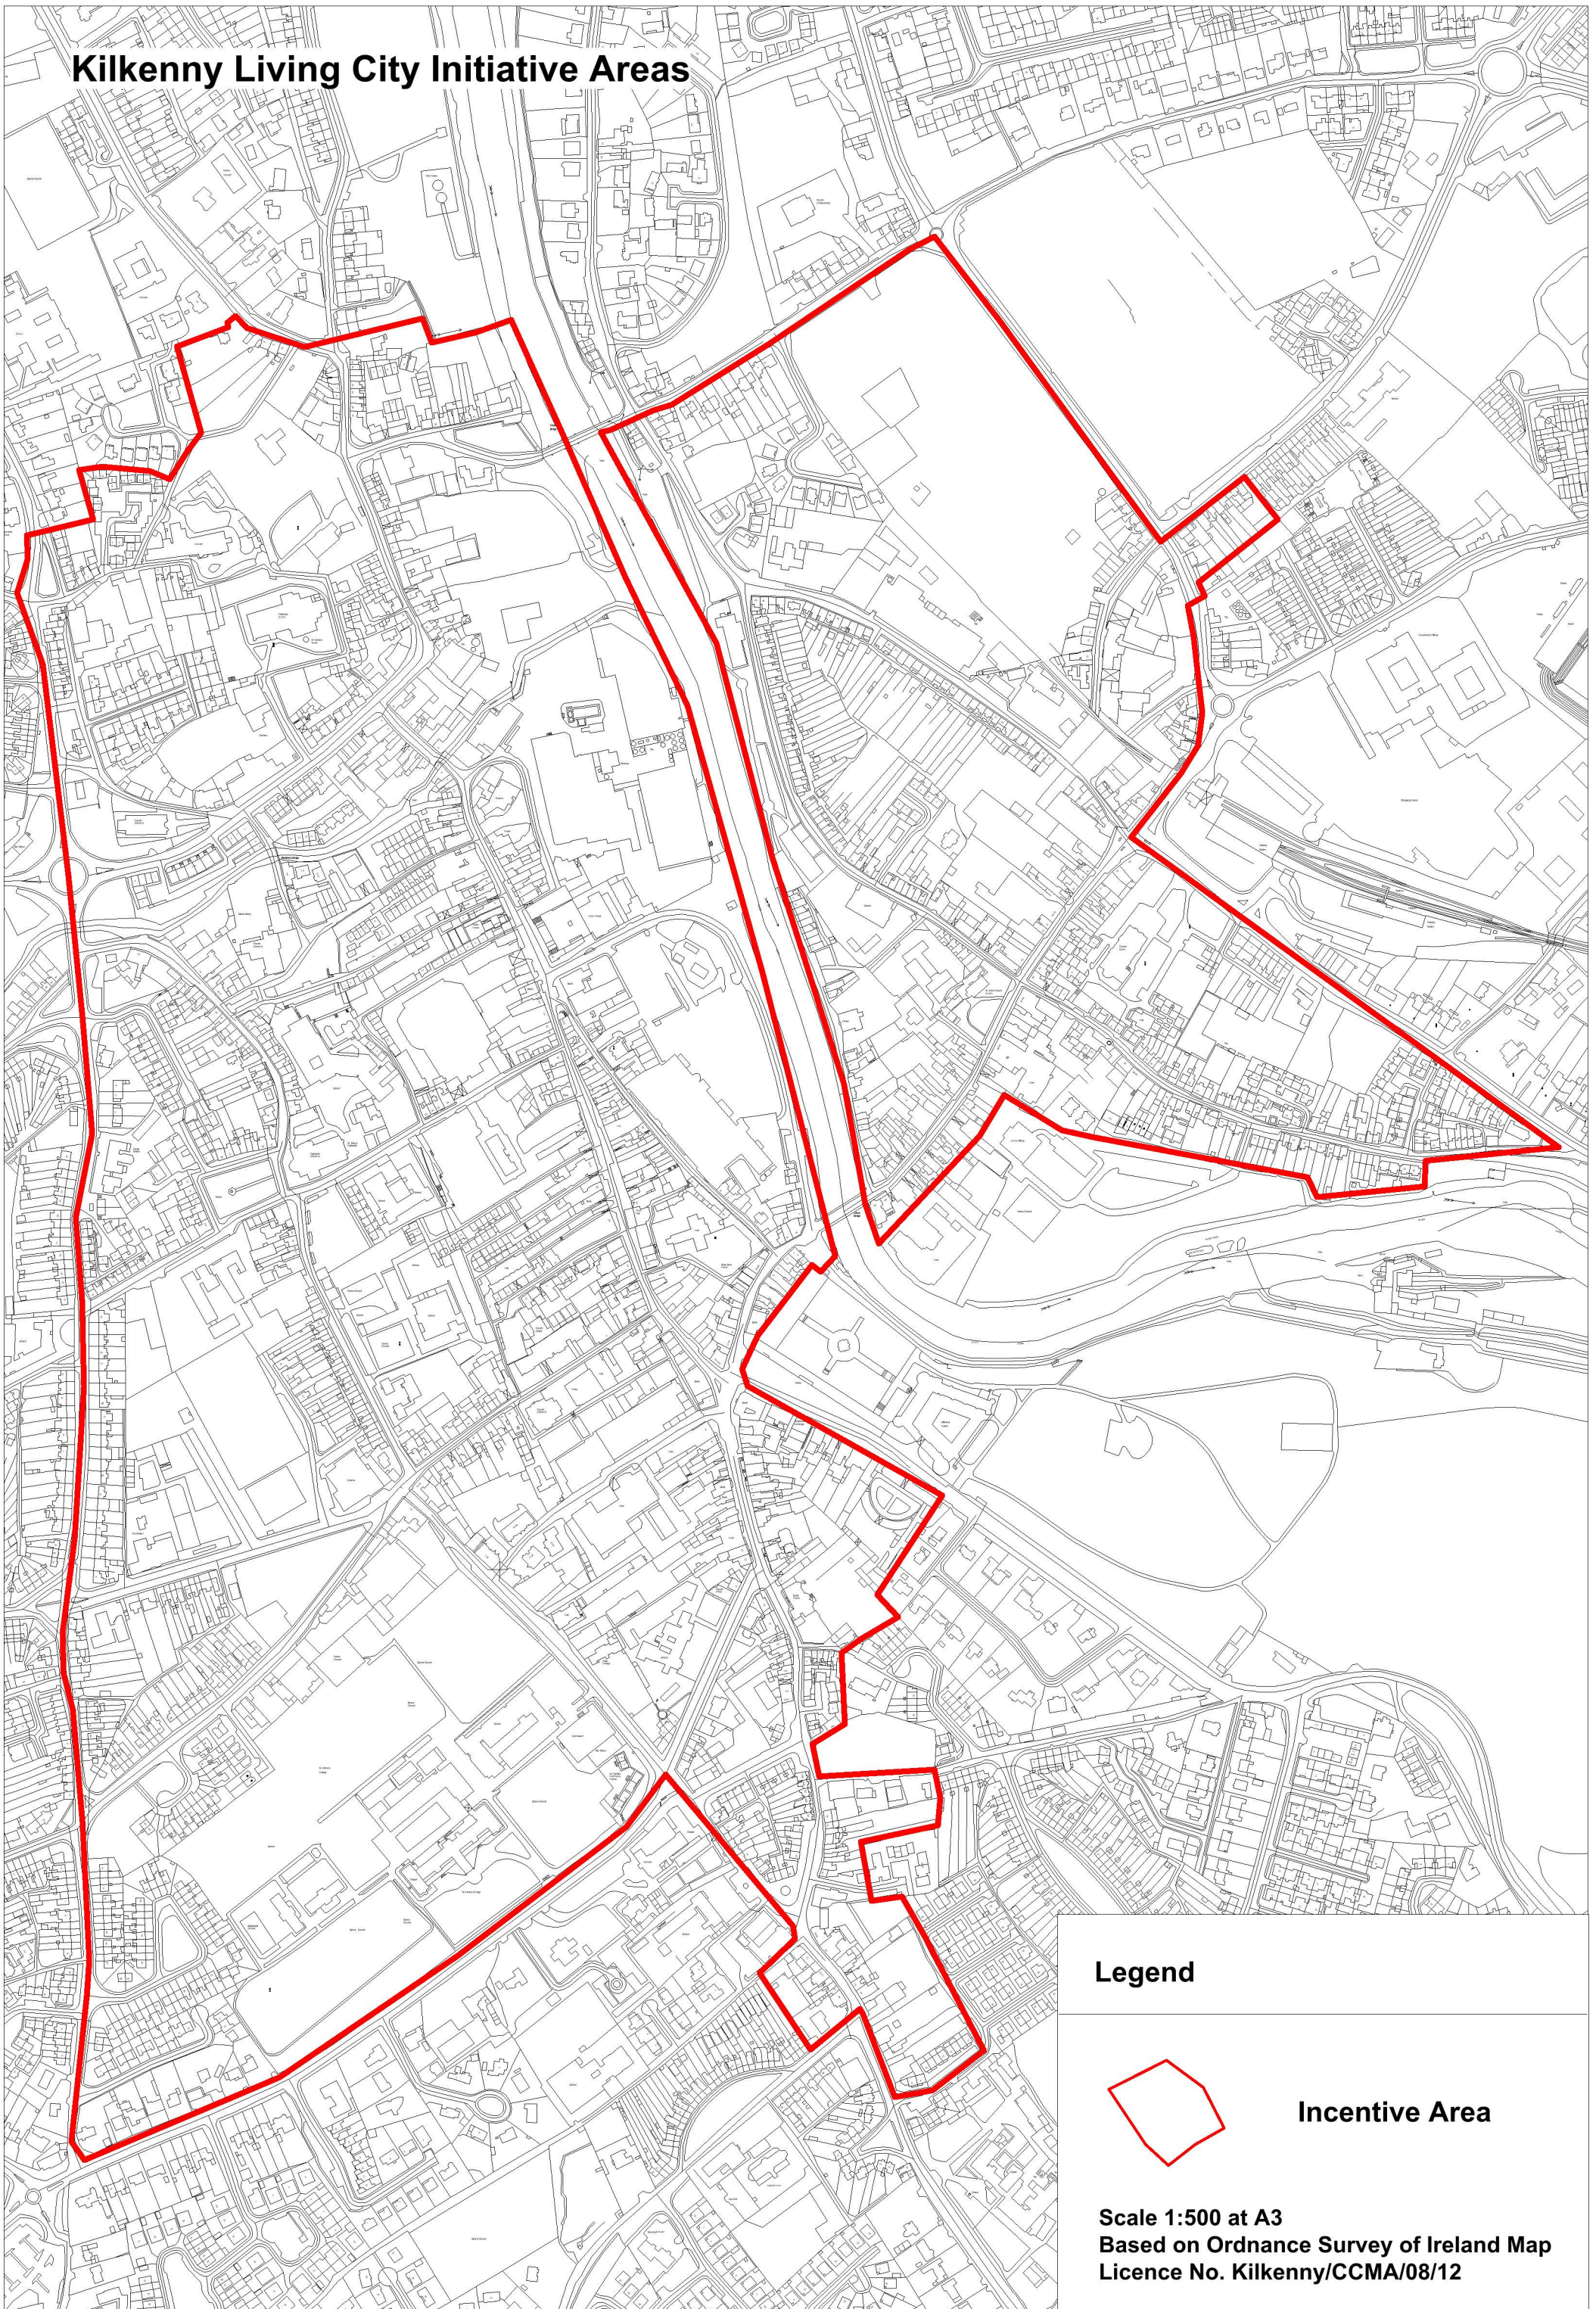

Kilkenny Living City Initiative Areas

Legend

Incentive Area

Scale 1:500 at A3
Based on Ordnance Survey of Ireland Map
Licence No. Kilkenny/CCMA/08/12